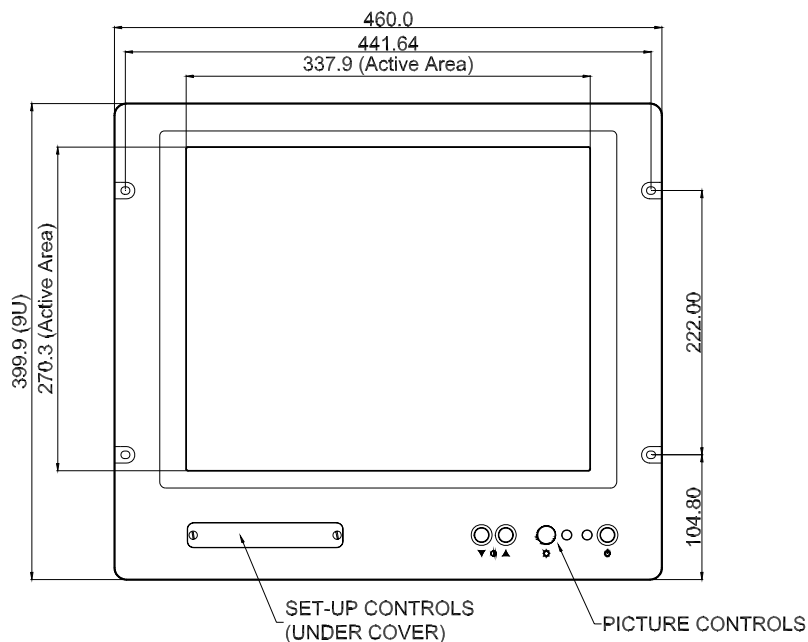

MONITORS & DISPLAY MODULES

INTELLIGENT DISPLAY SOLUTIONS

Monitor Marino LCD 29LR173A35MP

FRONT VIEW

SIDE VIEW

REAR VIEW

BOTTOM VIEW

All dimensions in millimetres
(Not to scale)