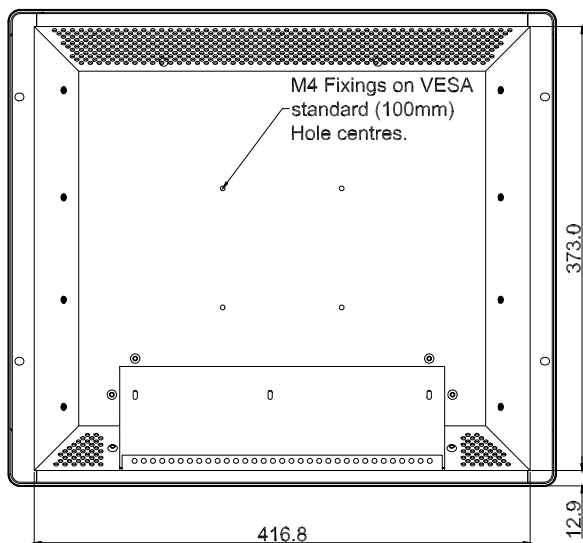

MONITORS & DISPLAY MODULES

INTELLIGENT DISPLAY SOLUTIONS

Monitor Marino LCD 29LR173A35MP

FRONT VIEW

SIDE VIEW

REAR VIEW

BOTTOM VIEW

All dimensions in millimetres
(Not to scale)